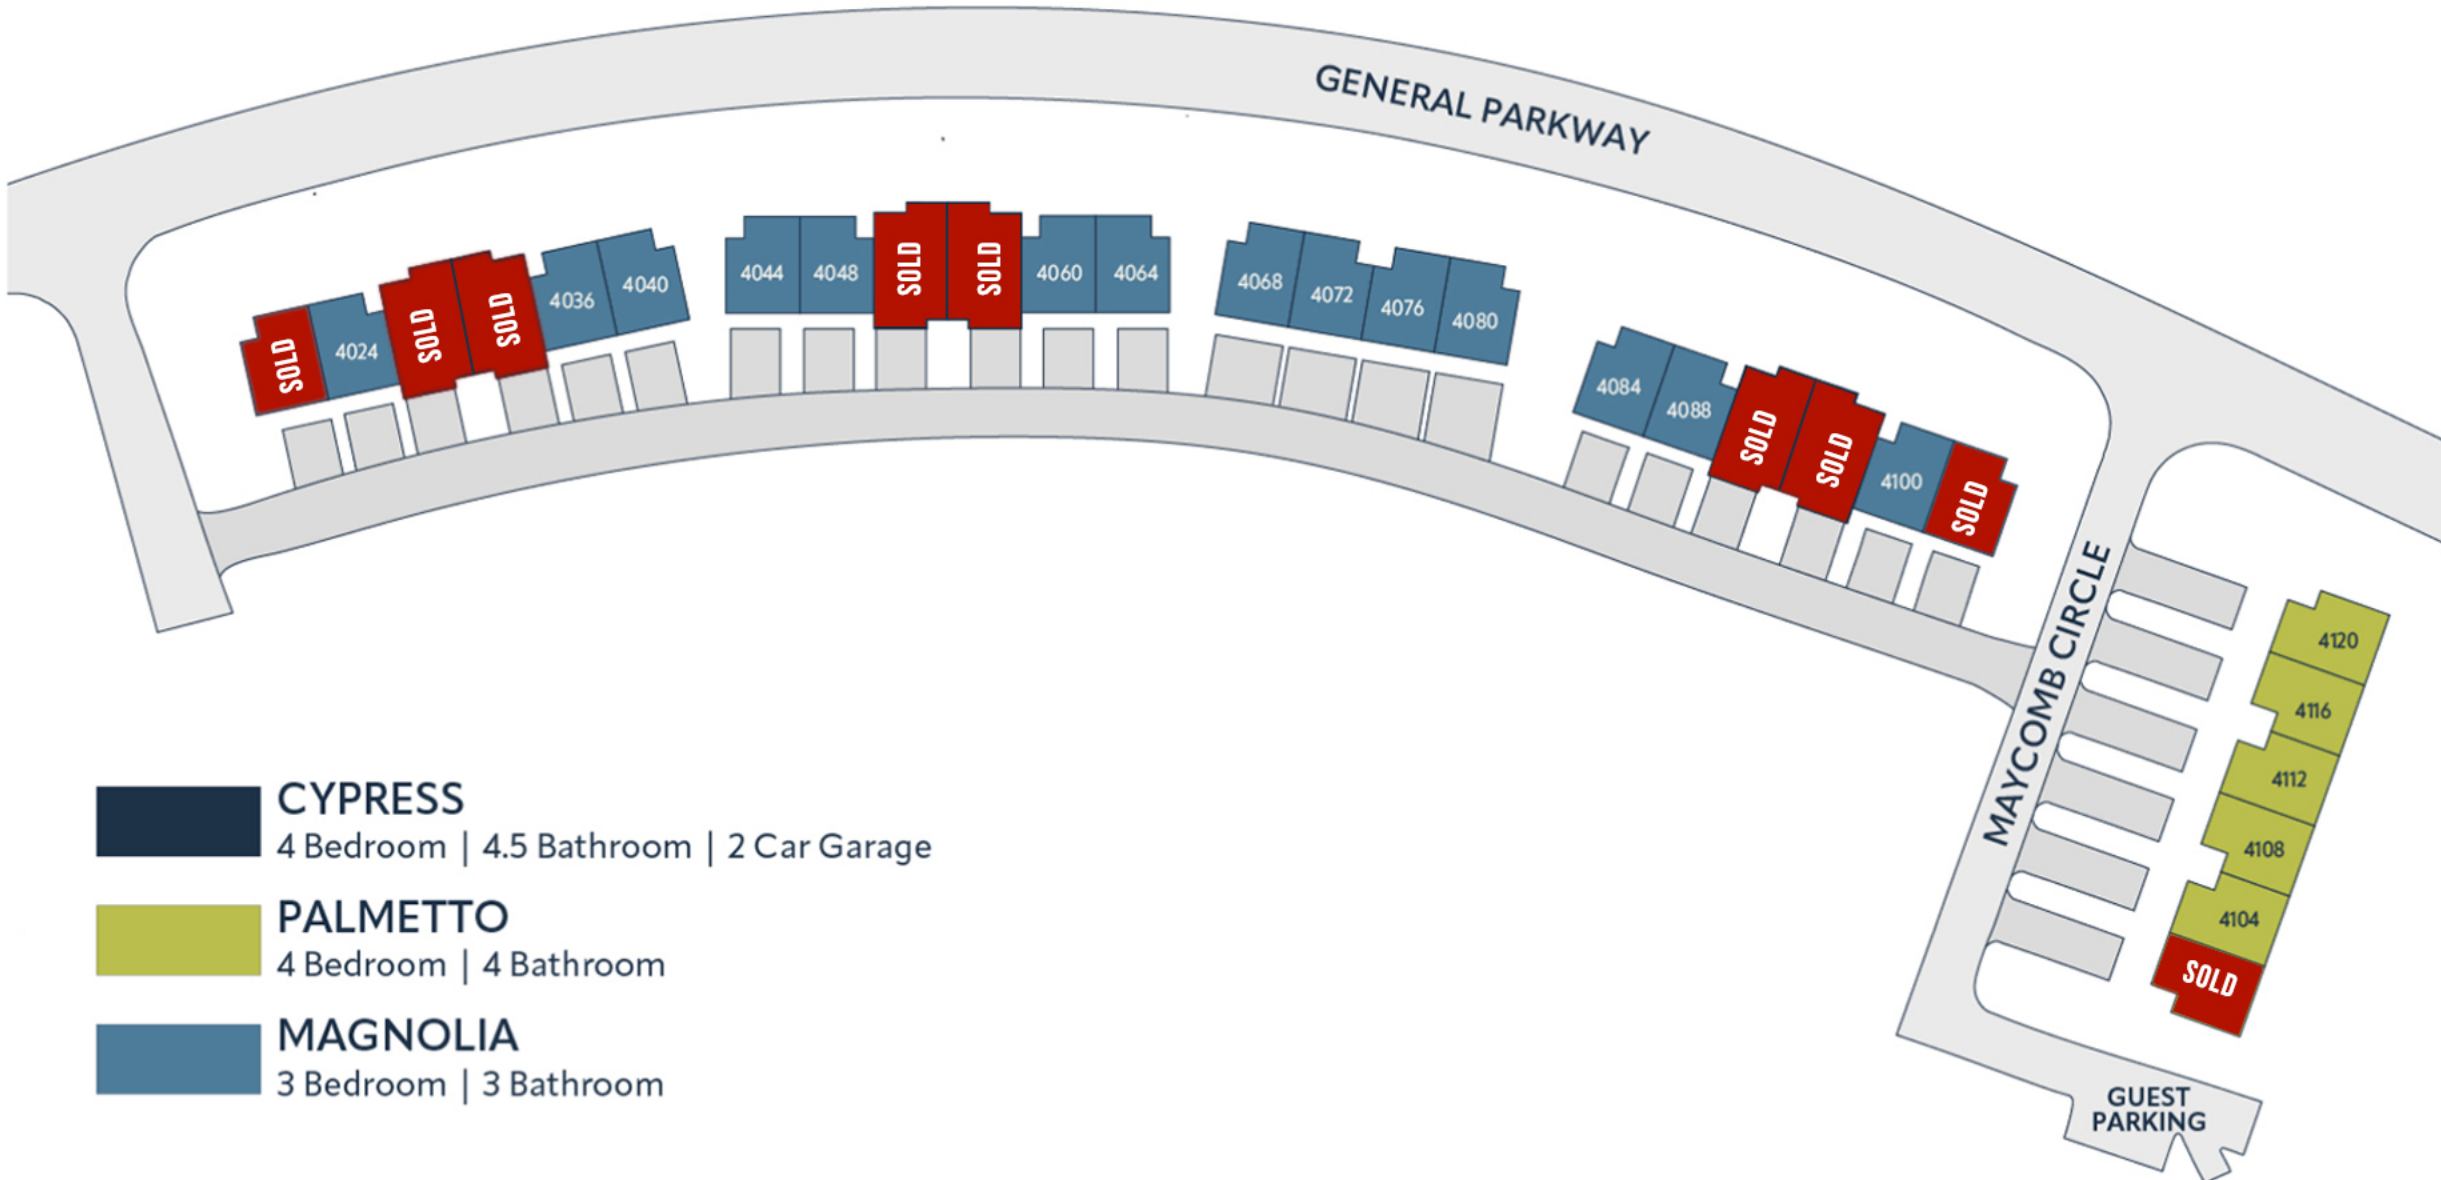

CHARLESTON MILLS

FLOOR PLAN AVAILABILITY*

phase 1A

- CYPRESS**
4 Bedroom | 4.5 Bathroom | 2 Car Garage
- PALMETTO**
4 Bedroom | 4 Bathroom
- MAGNOLIA**
3 Bedroom | 3 Bathroom

*availability subject to change without notice